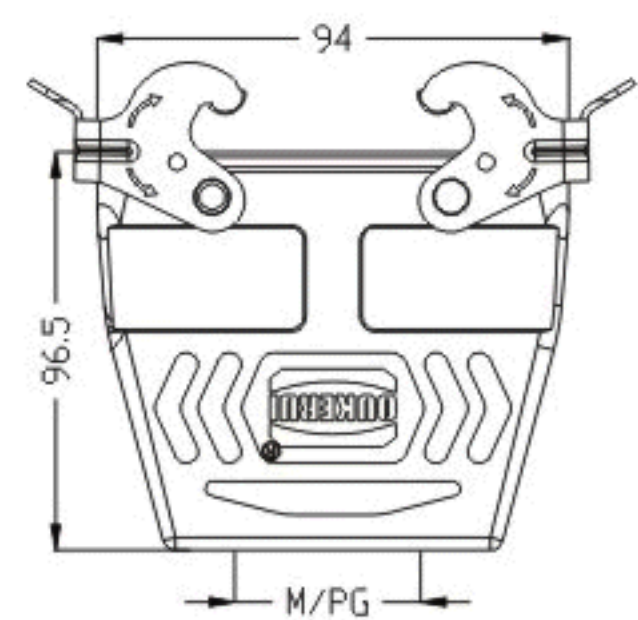

Standard Hoods/Housings

Material	Aluminium die-cast
Color	grey(RAL 7037)
Locking element	
Lever type	(Plastics and wheel)lever
Hoods/housings sealing	NBR
Limiting temperatures	-40~+125°C
Flammability acc.to UL94	VO
Degree of protection acc.to EN60529 for coupled connector	IP 65

Housings

M32	HZW-H32B-DJK-2PL-M32	81 335 032 132
M40	HZW-H32B-DJK-2PL-M40	81 335 032 140
M50	HZW-H32B-DJK-2PL-M50	81 335 032 150
PG29	HZW-H32B-DJK-2PL-PG29	81 335 032 129
PG36	HZW-H32B-DJK-2PL-PG36	81 335 032 136
PG42	HZW-H32B-DJK-2PL-PG42	81 335 032 142